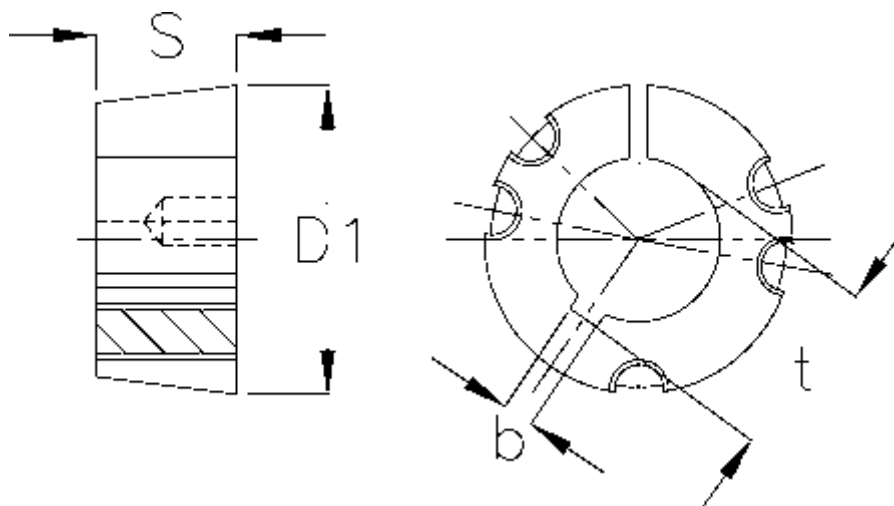

Article number: 6160403535070

Description: Taper bush 3535 bore  $\varnothing 70$  mm

## Measures

b	= 20
Bore	= 70
Bush type	= 3535
D1	= 127
S	= 88,9
Screw size	= 1/2 x 1 1/2"
t	= 74.9
Transmission moment	= 5060